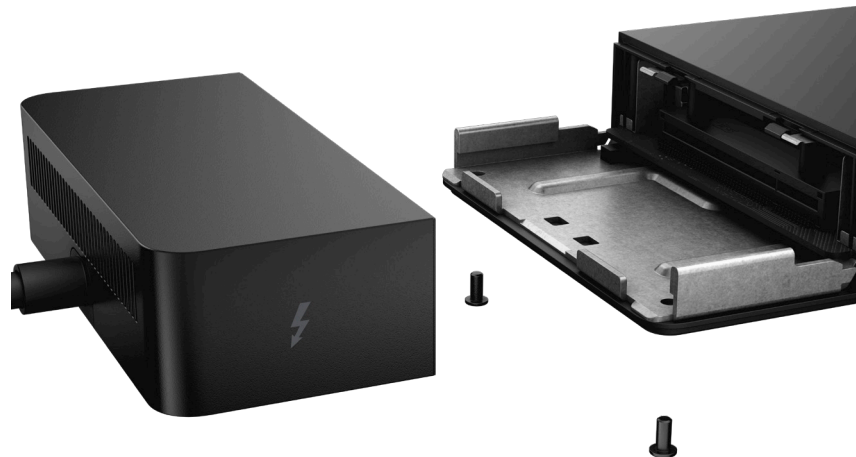

Recommended Accessories

DELL DOCK - WD19 180W

DELL PREMIER WIRELESS
KEYBOARD AND MOUSE - KM717

Enhance daily performance and productivity with this elegantly designed mouse and keyboard, which fits into virtually any workspace.

DELL 24 USB-C MONITOR -
P2419HC

Optimize your workspace with this 23.8" monitor featuring USB-C connectivity, a small footprint and productivity-boosting features.

DELL DOCKING STATION
MOUNTING KIT

Mount your Dell Commercial Dock behind your compatible monitor or under your desk to create a clutter-free work environment.

Future-ready design

Dell offers the World's first modular dock with upgradeable connectivity and power. By allowing you to easily upgrade your connectivity and boost your power delivery to meet the future needs of your evolving PC environment, you can significantly reduce your upgrade costs.

DELL THUNDERBOLT™ DOCK WD19TB MODULE

Need even more performance in the future? Upgrade to the WD19TB module for Thunderbolt™ connectivity with up to 40Gbps data transfer speeds and support for up to three displays at a fraction of the cost of replacing the entire dock.